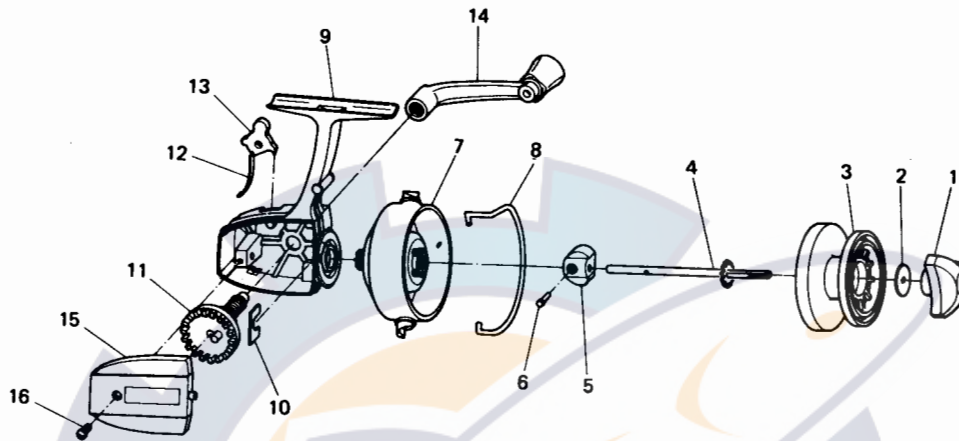

SPINNING REEL 7270A

LINE CAPACITY: 200 YDS., 8 LB. TEST (290m Dia. 0.23mm)

Key No.	Parts No.	Parts Name	Key No.	Parts No.	Parts Name
1	64413501	Drag knob	9	61923801	Body
2	63747901	Drag washer	10	66324011	Pinion retainer
3	67308001	Spool	11	64128901	Drive gear
4	67105301	Main shaft	12	61506201	Anti-reverse claw spring
5	64805101	Oscillating slider	13	61104711	Anti-reverse claw
6	64904411	Oscillating slider pin	14	67457501	Handle
7	67352501	Rotor	15	67056705	Body cover
8	62202331	Bail	16	63517001	Body cover screw